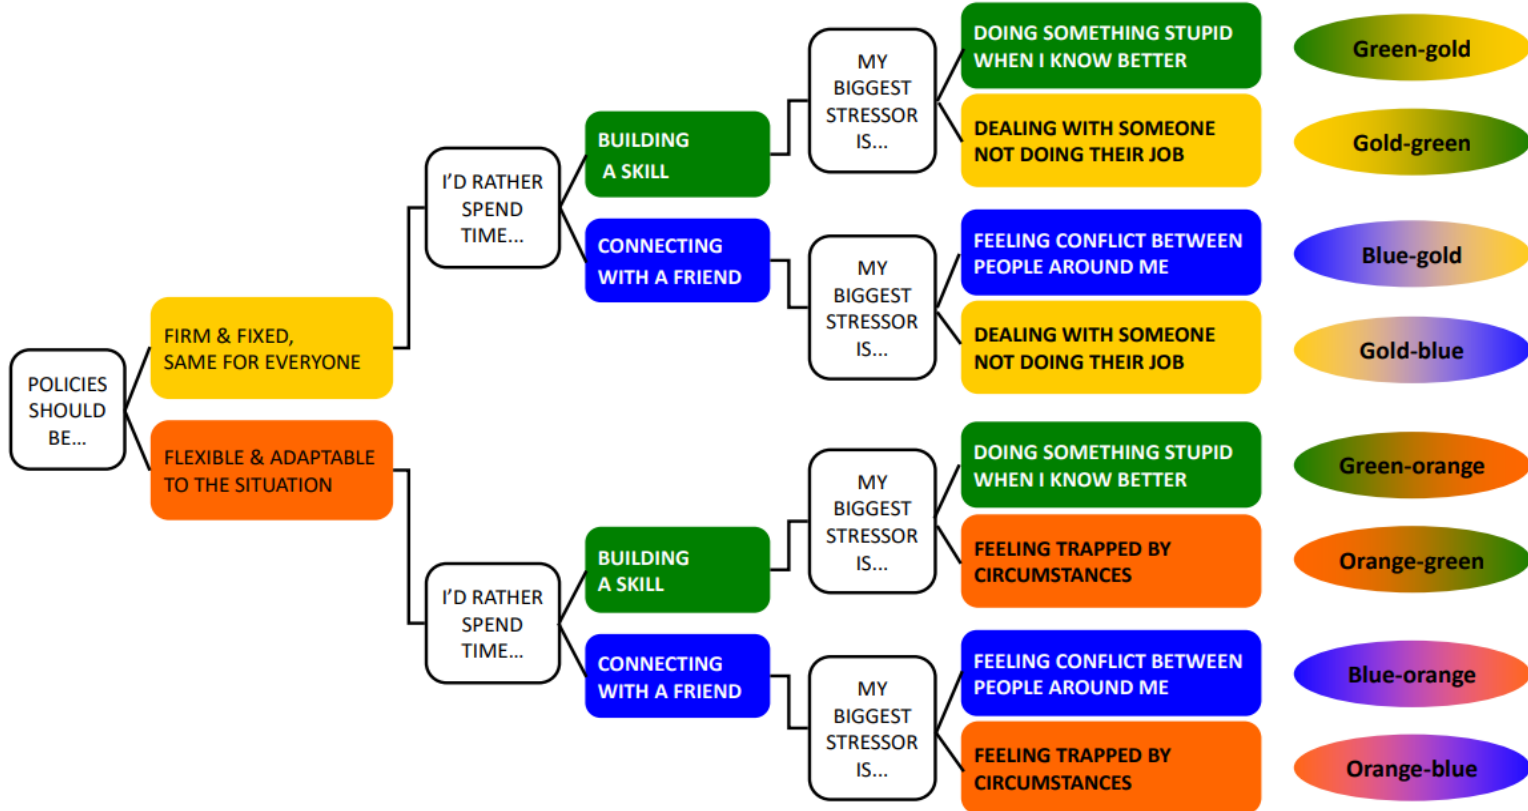

Navigation Bars:

- Side Ham Menu with all links needed
- Bottom Navigation bar – Quick links

Help Page

- How to navigate the app
- What each of the symbols on the app means

Color Information Page

- Has information about your color and how you interact with other colors

Quiz Tree

Design analysis (4.9)

Our Design Decisions

- Switched from mainly purple application design to a mainly white and grey design
- Add a quiz information screen
- Add a progress bar on the quiz question screen instead of a set of numbers
- Choose to have both navigation bars instead of one or the other