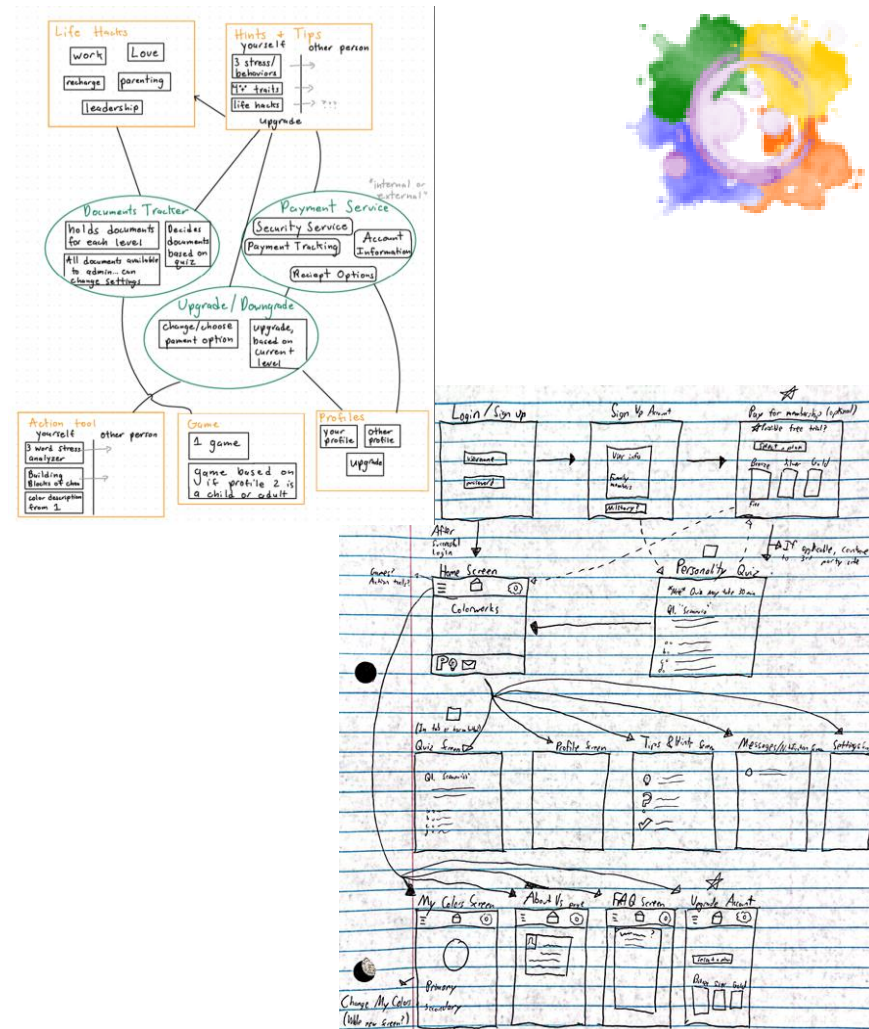

Design analysis (4.9)

Our Design Decisions

- Switched from mainly purple application design to a mainly white and grey design
- Add a quiz information screen
- Add a progress bar on the quiz question screen instead of a set of numbers
- Choose to have both navigation bars instead of one or the other

Pages we need to complete

- Quiz Questions page (will complete this once we have a question)
- Quiz Information Page
- Home Page
- Opening Page

We are meeting with the client and making changes as we continue to get information from them